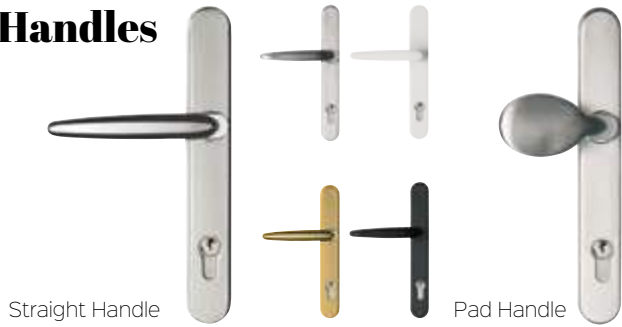

Door Furniture

Handles

Handles available in 5 finishes

- Chrome
- Black
- White
- Brushed Silver
- Gold