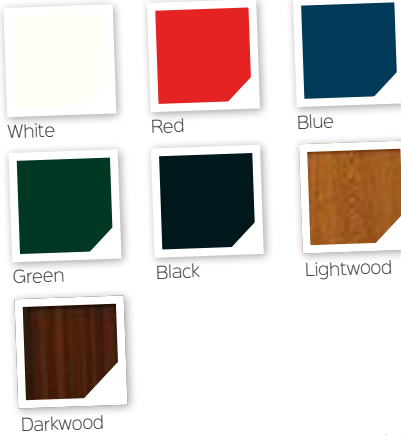

Cosmos & Galaxy

A Georgian style door available as a solid door or with 2 or 4 glazing panels. Choose a rich aubergine and your home will never go unnoticed!

Standard Colours