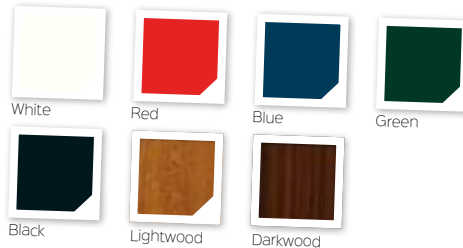

French Grey

Anthracite

Chartwell

Devon Cream

Glazing & Door Furniture

There are lots of ways to personalise your new door. Turn to the back of the brochure to see the complete range of glass and all the door furniture options.

Halley Sapphire

16 glass options

Unlimited colour choices

See pages 40-43

Saturn
Colour: Lightwood
Glass: Montreal

Saturn

Saturn is an impressive modern door that will make sure your home never goes unnoticed. Pairs especially well with the elegant long stainless steel door handle. Also great for introducing light into your hallway.

Saturn
Colour: Anthracite
Glass: Kensington

Standard Colours

Bespoke Colours (available in Sapphire doors only)

Glazing & Door Furniture

There are lots of ways to personalise your new door. Turn to the back of the brochure to see the complete range of glass and all the door furniture options.

See pages 40-43

Saturn

Diamond & Sapphire

11 glass options

Unlimited colour choices

Show off your personal style with the RAL range of colours!

Saturn
Colour: Red
Glass: Murano Red / Yellow

Saturn
Colour: Darkwood
Glass: Kensington