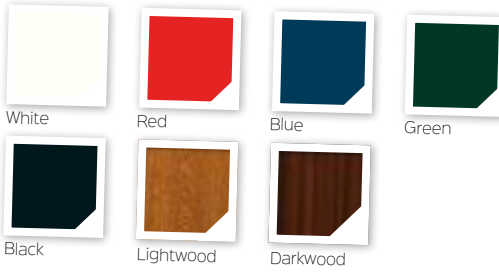

Bespoke Colours

Polaris
Colour: Chartwell
Glass: Kensington

Polaris
Colour: Devon Cream
Glass: Bullseye

Polaris
Colour: French Grey
Glass: Simplicity

Standard Colours

Glazing & Door Furniture

There are lots of ways to personalise your new door. Turn to the back of the brochure to see the complete range of glass and all the door furniture options.

Polaris

Sapphire

8 glass options

Unlimited colour choices

See pages 40-43

Neptune

Left, Centre & Right Options

Neptune is a modern door that looks stunning whichever colour you choose. It has plenty of options too;

- Left, centre or right aligned glass.
- Three surface choices.
- Standard or aluminium window surrounds.

Standard Colours

(available in Diamond and Sapphire doors)

Bespoke Colours

(available in Sapphire doors only)