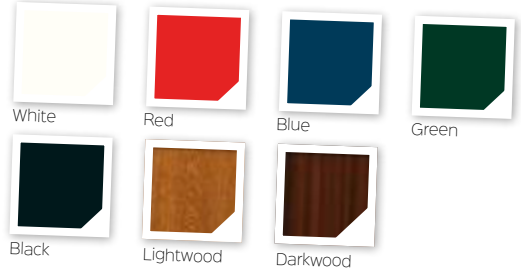

White

Cream

Chartwell

Anthracite

Black

Lightwood

Darkwood

Decorative Glass

Our stunning glass range will add visual impact to your bespoke choice.

Meteor

Colour: Chartwell

Glass: Dorchester Green

Meteor

This popular and traditional style door continues to be a home owners' favourite.

Standard Colours

Bespoke Colours (available in Sapphire doors only)

Meteor
Colour: Darkwood
Glass: Linear

Meteor
Colour: Agate Grey
Glass: Flair

Meteor
Colour: Black
Glass: Murano Black

Meteor
Colour: Anthracite
Glass: Zinc Star

Meteor
Colour: White
Glass: Prairie

Glazing & Door Furniture

There are lots of ways to personalise your new door. Turn to the back of the brochure to see the complete range of glass and all the door furniture options.