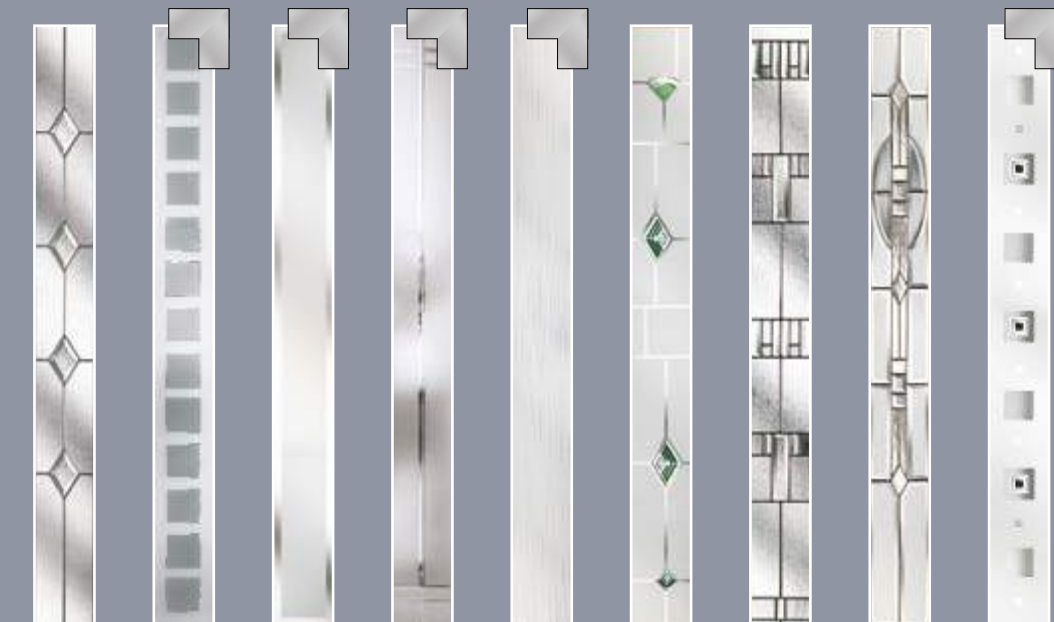

Halley Glass

Murano also available in Blue, Black & Red.

Classic Etch Squares Kensington Linear Millennium Murano Green Prairie Reflections Tahoe Black