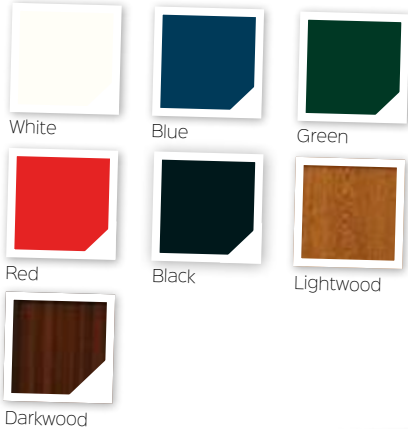

Twin Doors

A popular choice for any home that need this versatile and attractive solution. Any door in this brochure can be selected to make into twin doors giving you the option of a refined, traditional look or an ultra modern twist.

Standard Colours