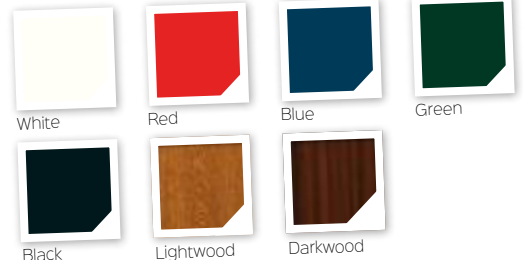

Glazing & Door Furniture

There are lots of ways to personalise your new door. Turn to the back of the brochure to see the complete range of glass and all the door furniture options.

See pages 40-43

Luna & Moonshine

Diamond or Sapphire

14 glass options

Unlimited colour choices

Standard Colours

Bespoke Colours (available in Sapphire doors only)

Luna
Colour: Green
Glass: Classic

Cosmos

Colour: Aubergine