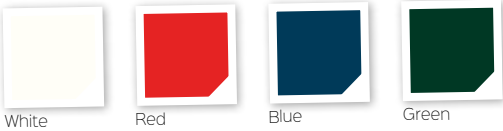

Duck Egg

Agate Grey

French Grey

Devon Cream

Chartwell

Anthracite

Solar Farmhouse
Colour: Anthracite
Glass: Zinc Star

Solar Farmhouse
Colour: Chartwell
Glass: Crystal Flowers

Solar Flush
Colour: French Grey
Glass: Reflections

Solar Farmhouse
Colour: Black
Glass: Murano Black Tiles

Pluto

Give your home's entrance a makeover with Pluto, a traditional cottage style door with a diamond shaped window that looks good with brass, chrome or stainless steel door furniture.

Standard Colours

Bespoke Colours (available in Sapphire doors only)

Pluto
Colour: Cream
Glass: Dorchester

Pluto
Colour: Agate Grey
Glass: Simplicity

See pages
40-43

Glazing & Door Furniture

There are lots of ways to personalise your new door. Turn to the back of the brochure to see the complete range of glass and all the door furniture options.