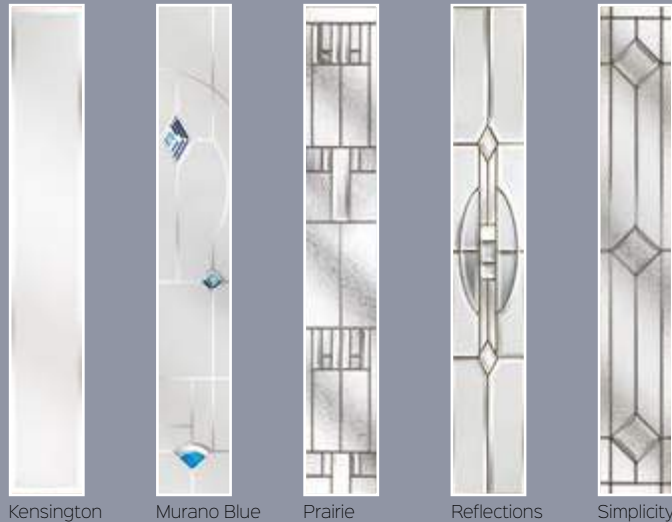

Simplicity Zinc

Orion Glass

Crystal Flowers

Kensington

Murano Black

Solar Glass

Murano also available in Blue, Black & Red.

Classic

Neptune Glass

Murano also available in Blue, Black & Green.

Flair Kensington Millennium Murano Red Prairie Reflections Tahoe Black Zinc Star

Pluto & Polaris Glass

Bullseye
Dorchester
Kensington
Simplicity

Mars Glass

Murano also available in Black, Green & Red / Yellow.

Kensington Murano Blue Prairie Reflections Simplicity

Aluminium Cassettes

All the glass with this symbol is available with an aluminium frame for a super sleek look.