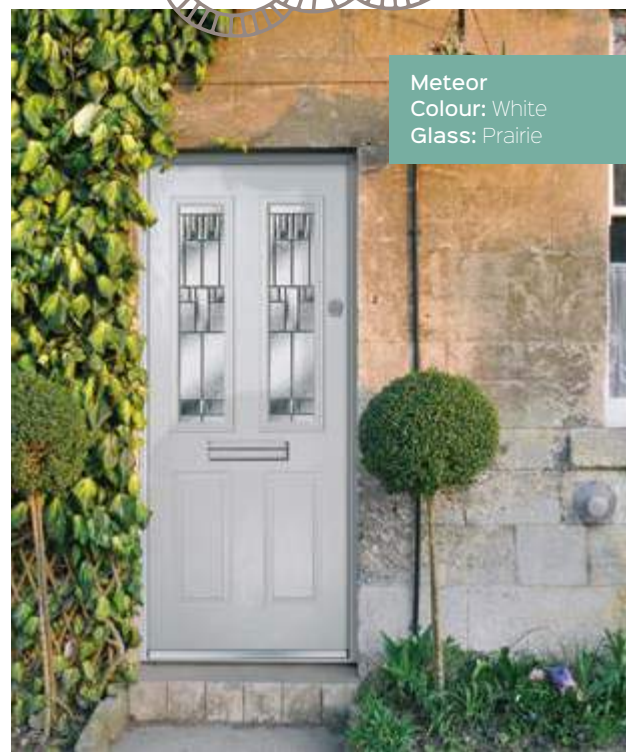

See pages 40-43

Meteor

Diamond or Sapphire

20 glass options

Unlimited colour choices

Meteor
Colour: French Grey
Glass: Classic

Meteor
Colour: Blue
Glass: Reflections

Meteor
Colour: Chartwell
Glass: Crystal Flowers