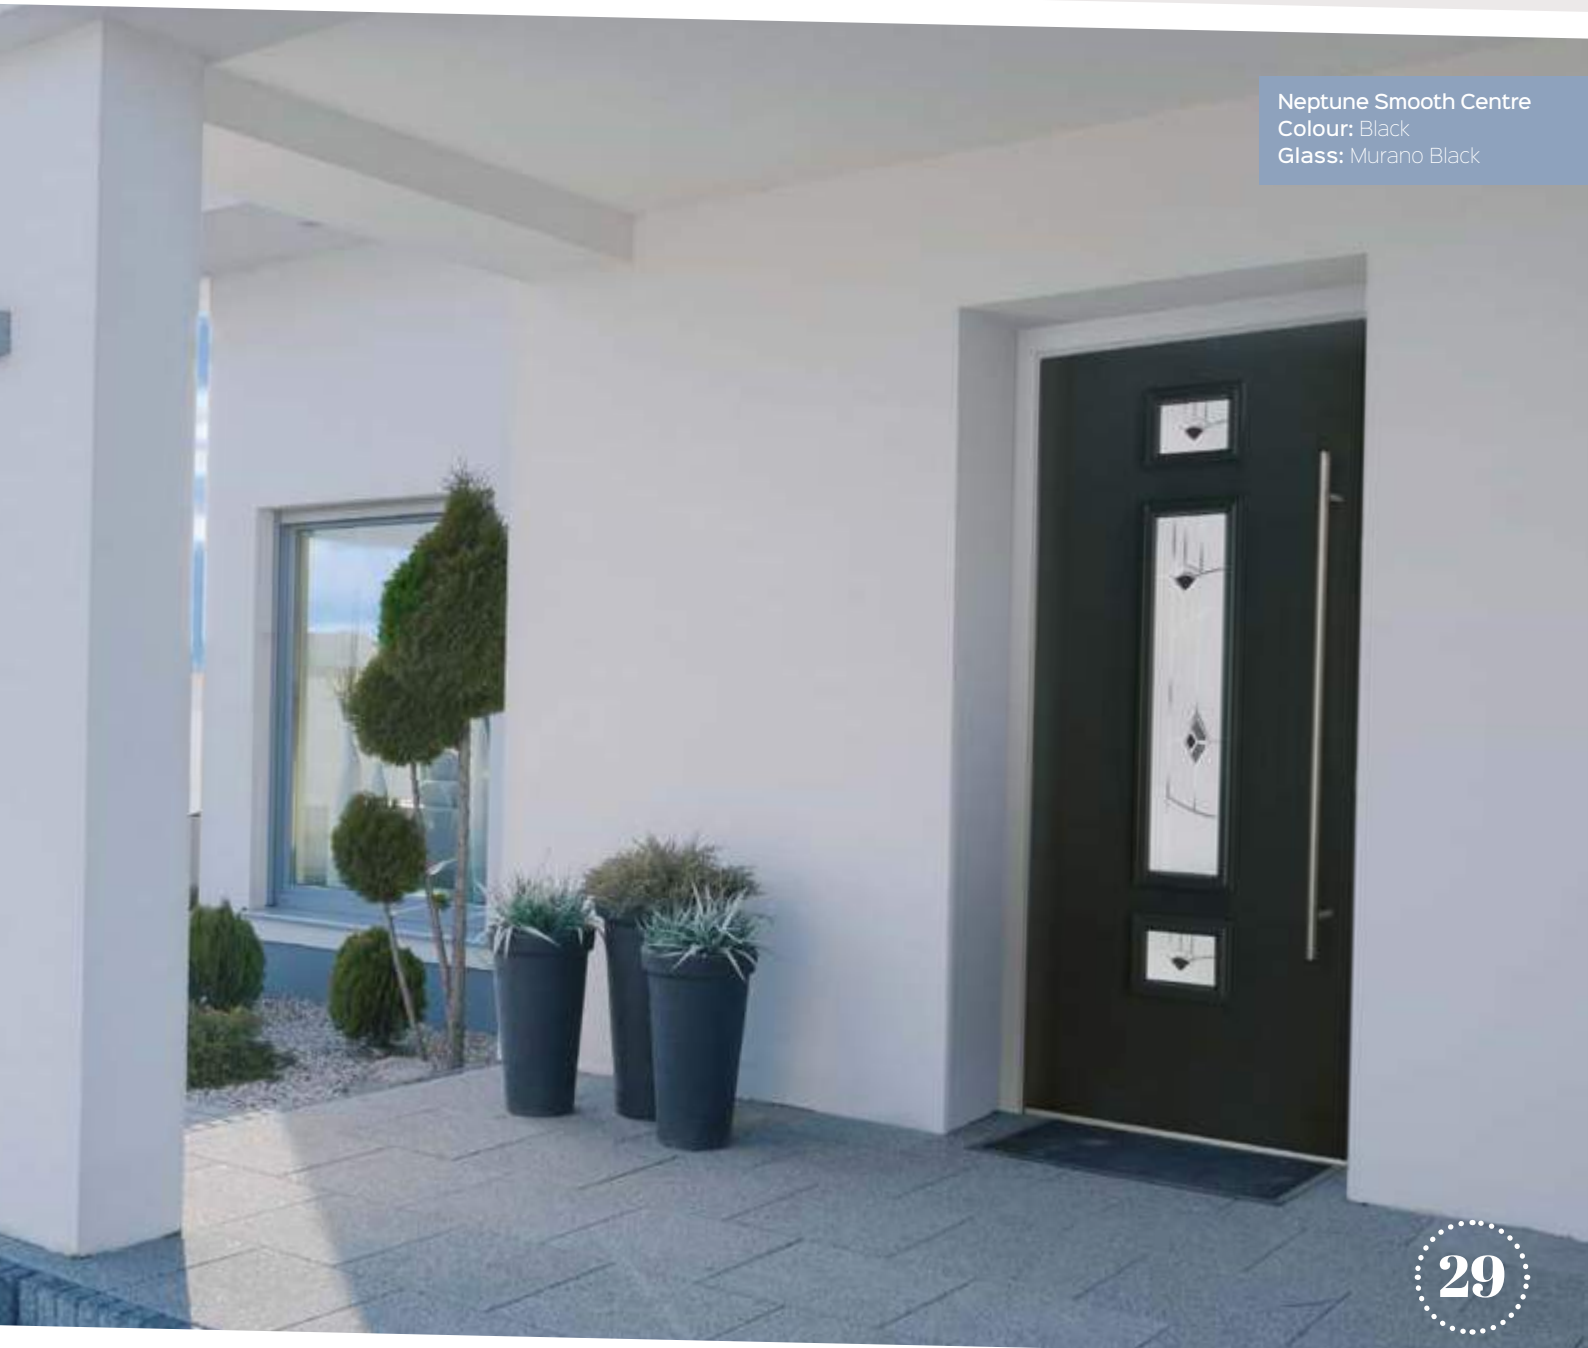

Neptune Flush Centre
Colour: Slate
Glass: Kensington

Neptune Smooth Centre
Colour: Black
Glass: Murano Black