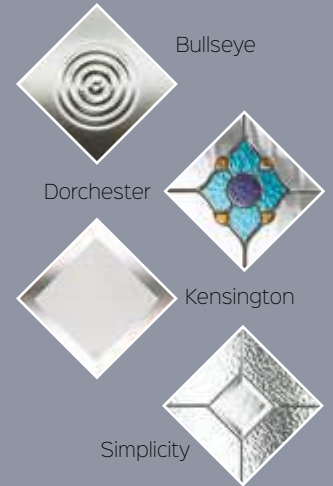

Pluto & Polaris Glass

Bullseye
Dorchester
Kensington
Simplicity