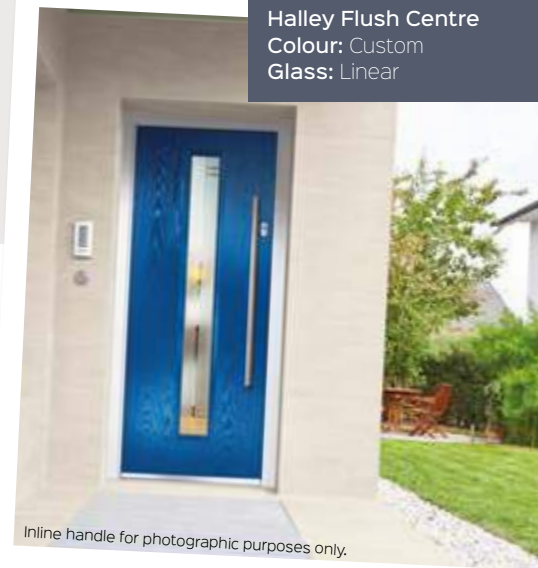

Halley Flush Centre
Colour: Custom
Glass: Linear

Inline handle for photographic purposes only.

A cheerful blue door in a crisp white frame gives the perfect welcome to your home.