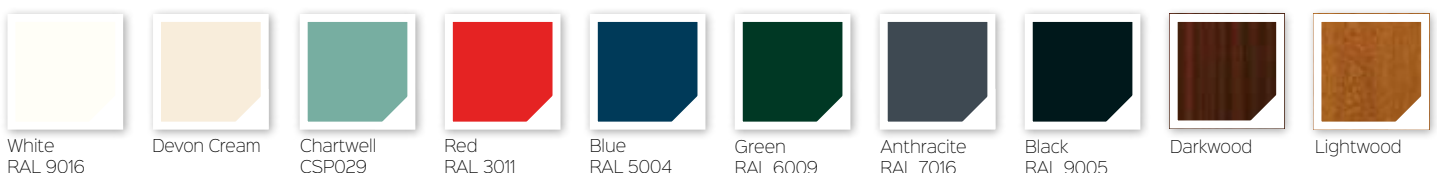

4 Contemporary Styles

10 Traditional Styles

Moonshine & Luna available with sunburst cassette if required

10 Colour Options

Available in a range of 10 external colours with white as the standard interior colour. Both sides can be coloured for an extra cost.

5 Contemporary Styles

13 Traditional Styles

Moonshine & Luna available with sunburst cassette if required

Unlimited Colour Options

Available in a range of 7 standard external colours or choose from the extensive sprayed RAL range of custom colours. White is the standard interior colour but both sides can be coloured for an extra cost.

Why not make a splash with a custom colour from the RAL range which includes these trendsetting colours.

All Halley, Callisto and Orion doors are available in Bespoke sprayed colours only.

Door Styles & Frames