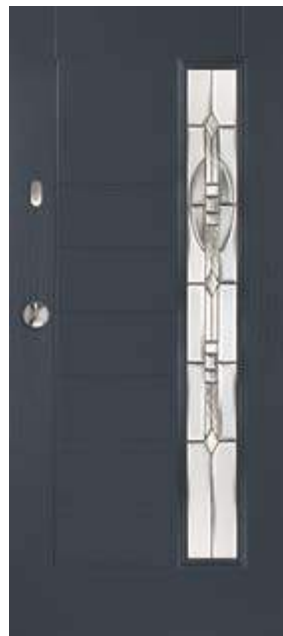

Halley Farmhouse Right
Colour: Anthracite
Glass: Reflections