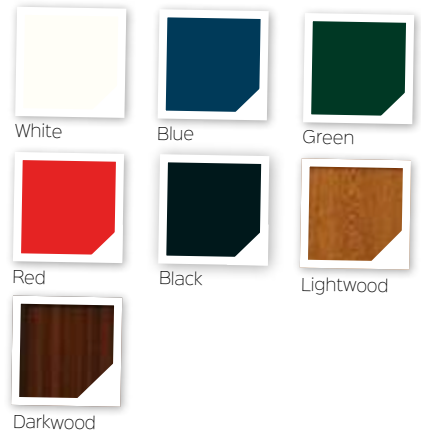

Bespoke Colours

Polaris
Colour: Chartwell
Glass: Kensington

Polaris
Colour: Devon Cream
Glass: Bullseye

Polaris
Colour: French Grey
Glass: Simplicity

Standard Colours

Glazing & Door Furniture

There are lots of ways to personalise your new door. Turn to the back of the brochure to see the complete range of glass and all the door furniture options.

Polaris

Sapphire

8 glass options

Unlimited colour choices

See pages 40-43

Neptune

Left, Centre & Right Options

Neptune is a modern door that looks stunning whichever colour you choose. It has plenty of options too;