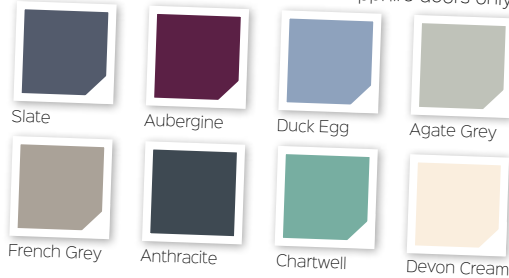

Diamond or Sapphire

14 glass options

Unlimited colour choices

Standard Colours

Bespoke Colours (available in Sapphire doors only)

Luna
Colour: Green
Glass: Classic

Cosmos

Colour: Aubergine

Glass: Murano Purple

Cosmos & Galaxy

A Georgian style door available as a solid door or with 2 or 4 glazing panels. Choose a rich aubergine and your home will never go unnoticed!

Standard Colours

Bespoke Colours (available in Sapphire doors only)

Galaxy Solid
Colour: Blue

Galaxy
Colour: Anthracite
Glass: Classic

Cosmos
Colour: Chartwell
Glass: Zinc Stars

Glazing & Door Furniture

There are lots of ways to personalise your new door. Turn to the back of the brochure to see the complete range of glass and all the door furniture options.

See pages 40-43

Cosmos & Galaxy

Diamond or Sapphire

16 glass options

Unlimited colour choices

Cosmos
Colour: Darkwood
Glass: Prairie

Galaxy
Colour: Blue
Glass: Classic

Cosmos
Colour: Black
Glass: Modena